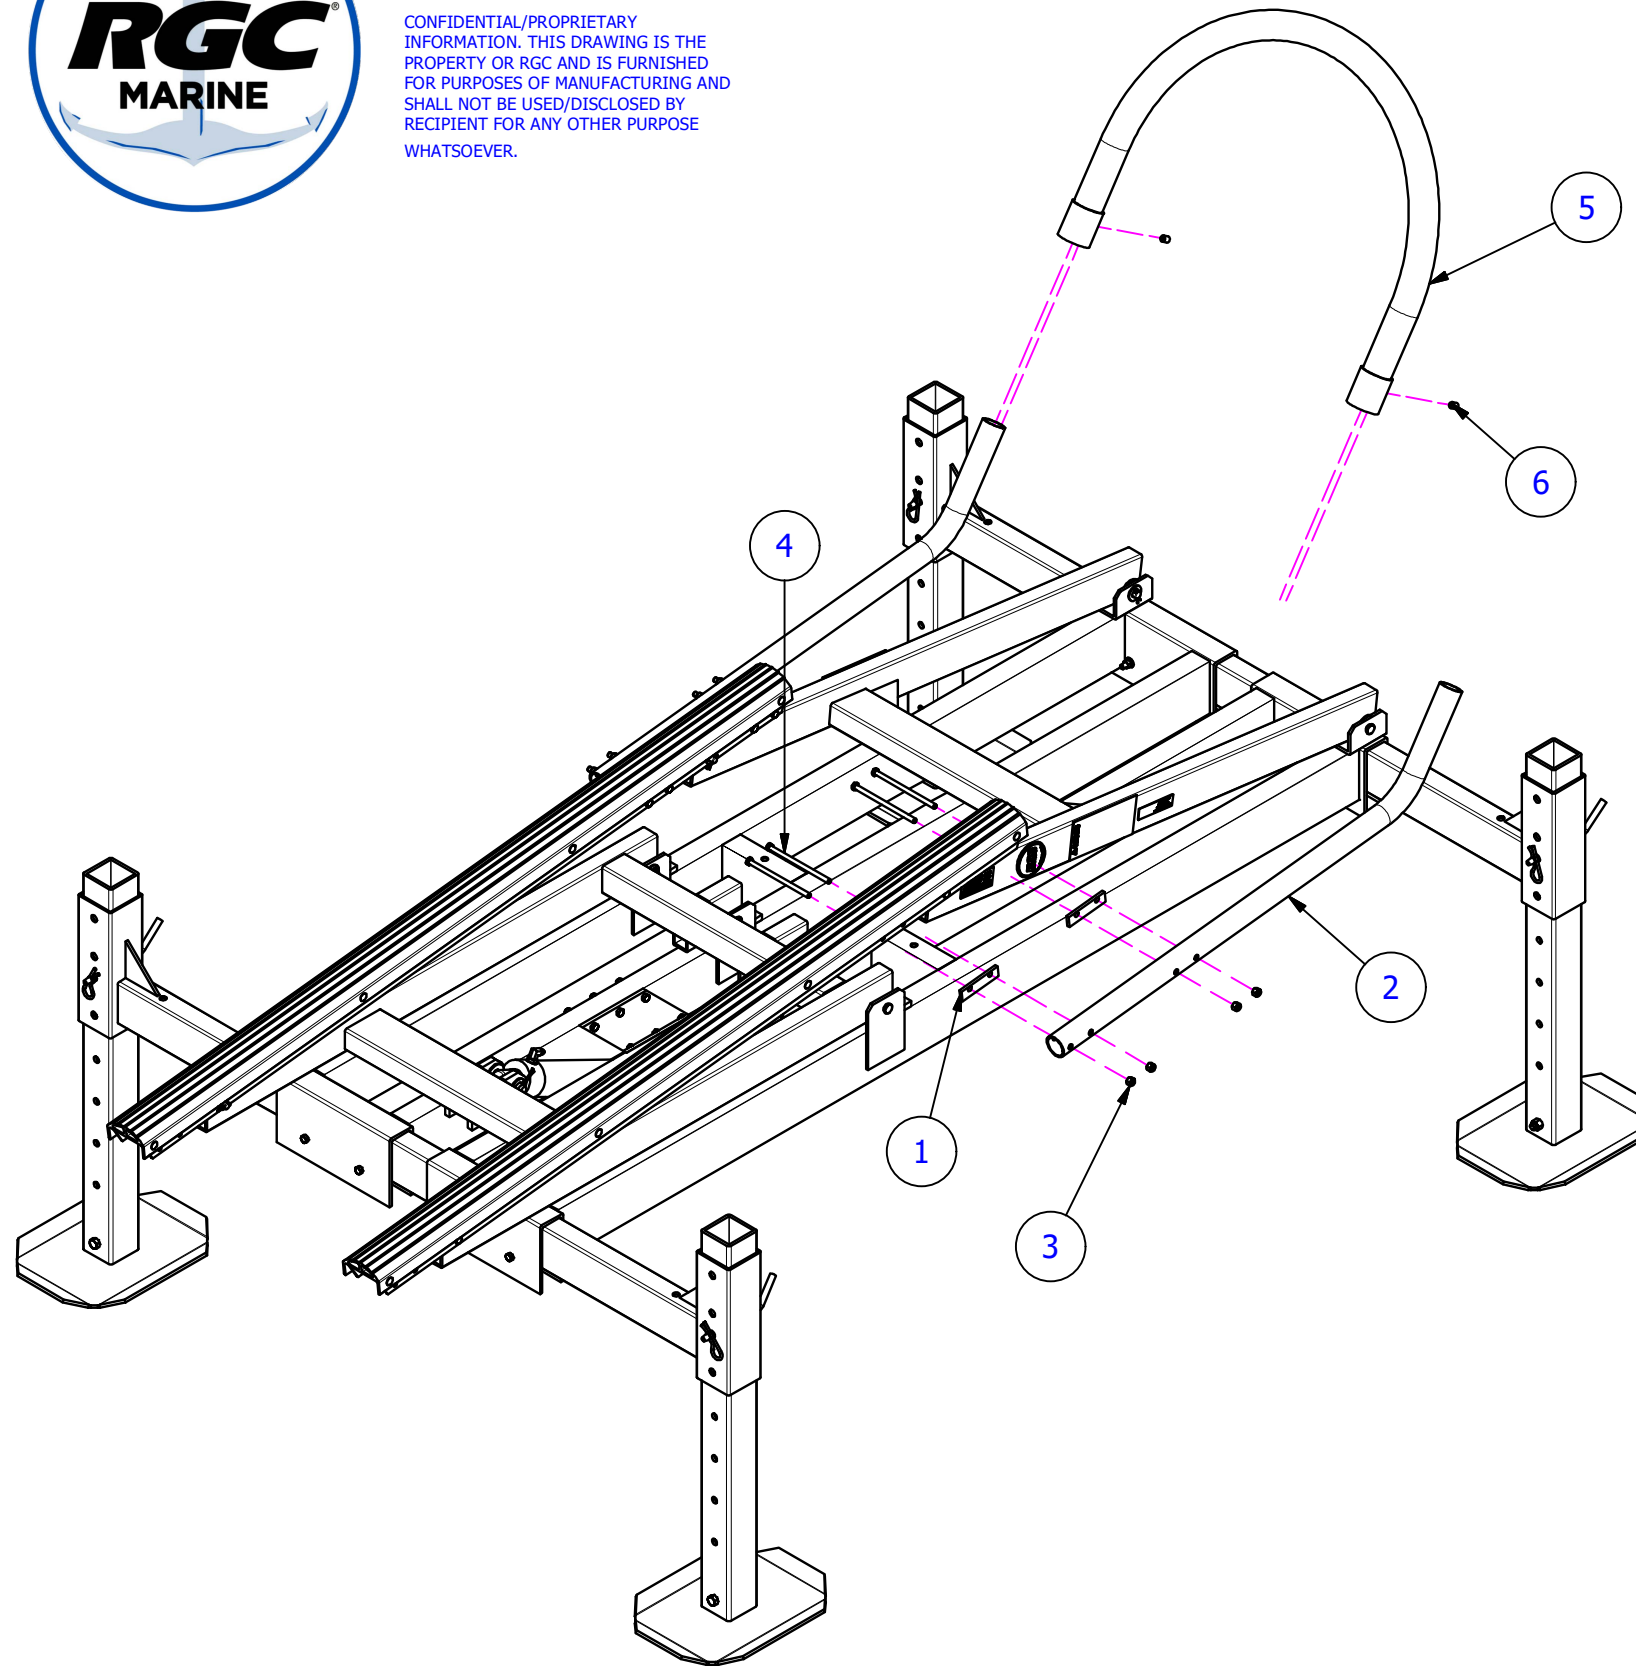

# HL1.75-2K PVC BOW STOP

CONFIDENTIAL/PROPRIETARY INFORMATION. THIS DRAWING IS THE PROPERTY OF RGC AND IS FURNISHED FOR PURPOSES OF MANUFACTURING AND SHALL NOT BE USED/DISCLOSED BY RECIPIENT FOR ANY OTHER PURPOSE WHATSOEVER.

PARTS LIST				
ITEM	PART NUMBER	DESCRIPTION	QTY	BASE UNIT
1	4107886	HL 1.75-2K BOW STOP SIDE BRACE SPACER	4	EA
2	4107883	HL 1.75-2K BOW STOP SIDE BRACE	2	EA
3	5840103	NUT HEX NYLOCK 3/8-16 ALUM	8	EA
4	5896269	HHCS 3/8-16 X 6-1/2 SS	8	EA
5	4107489	HL1.75K-HL2K PVC BOW STOP ASSY GRAY	1	EA
6	5894114	SCREW SET SOC 1/2-13 X 3/4 SS	2	EA