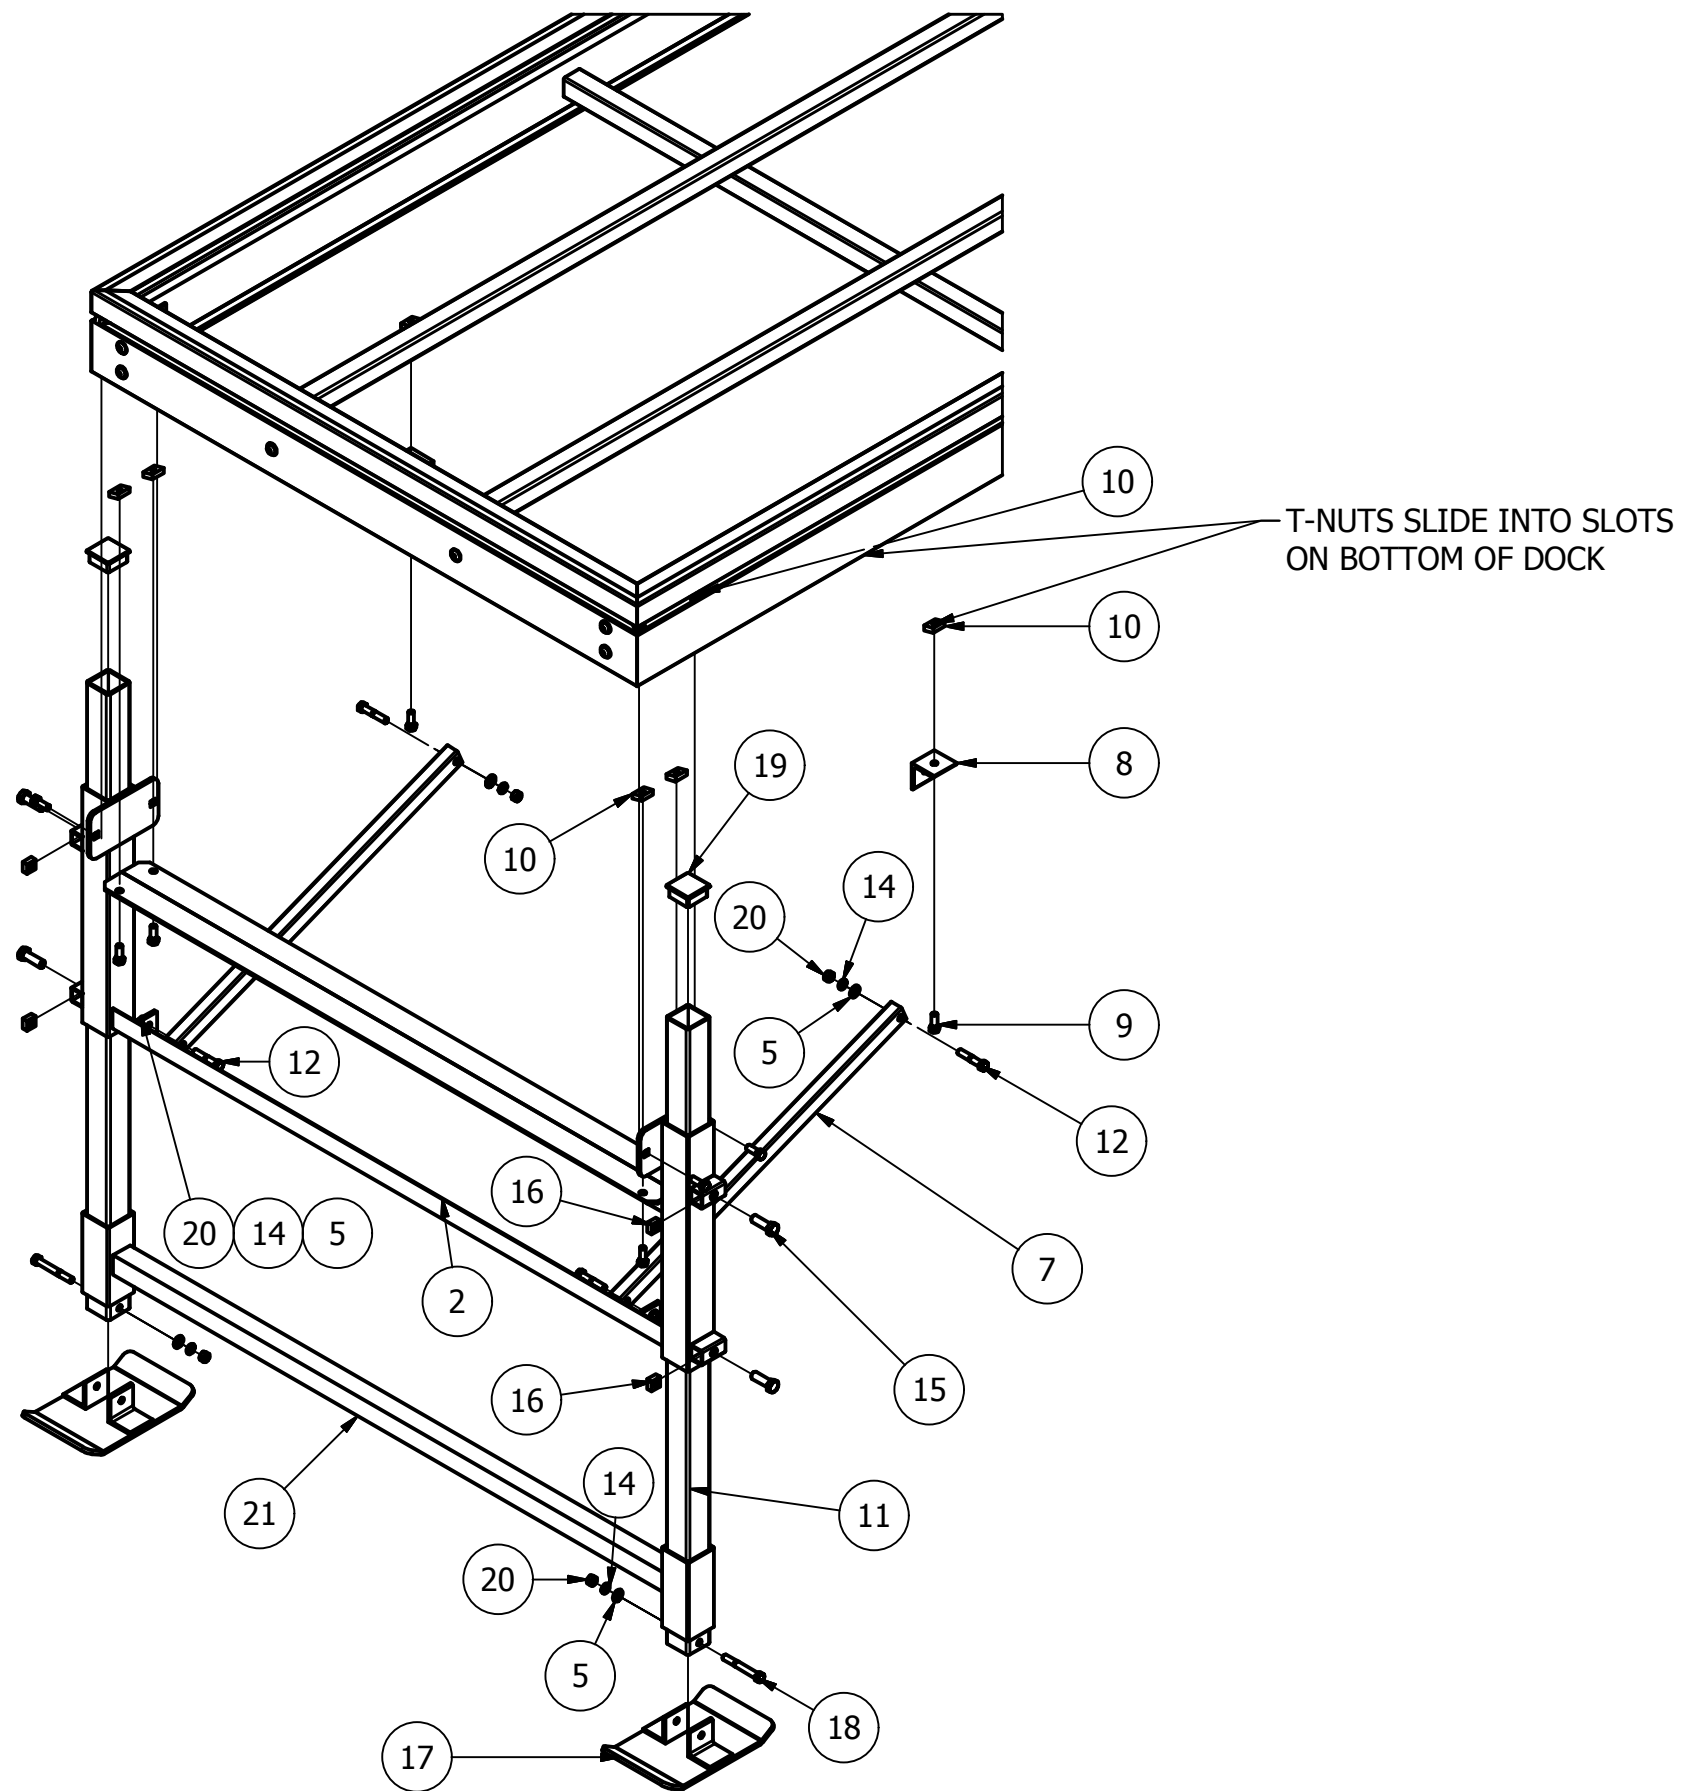

HEAVY DUTY DOCK EXTERNAL LEG OPTION:
ASSEMBLY INSTRUCTIONS FOR:
4070070 HD-DOCK EXT LEG FRAME KIT 4'
4070072 HD-DOCK EXT LEG FRAME KIT 6'

ITEM	PART NUMBER	DESCRIPTION	QTY	UM
1	AS ORDERED	HD-DOCK FRAME 6FT WIDE	NA	NA
2	4070476	HD-DOCK EXT LEG FRAME WLDMT 4FT	1	EA
2	4070491	HD-DOCK EXT LEG FRAME WLDMT 6FT	1	EA
5	5896406	WASHER FLAT SAE 3/8" SS	6	EA
7	4010848	T-DOCK LEG DIAGONAL BRACE 26-3/4"	2	EA
8	3608053	VL MOTOR STOP MTG ANG WOOD	2	EA
9	5896247	HHCS 3/8-16 X 1 SS	10	EA
10	5840701	NUT DROP IN T 3/8-16 ALUM	10	EA
12	5896251	HHCS 3/8-16 X 2 SS	4	EA
14	5806243	WASHER SPLIT LOCK 3/8 SS	6	EA
15	5896282	HHCS 1/2-13 X 1-1/2 SS	4	EA
16	5840105	NUT SQ 1/2-13 ALUM	4	EA
20	5840104	NUT HEX 3/8-16 ALUM	6	EA
21	4070479	HD-DOCK EXT LEG LOWER SUPT BRACE 4FT	1	EA
21	4070488	HD-DOCK EXT LEG LOWER SUPT BRACE 6FT	1	EA
22	4002208	DOCK FOOT PLATE 6X9-3/4 (1-7/8)	2	Each
23	5896255	HHCS 3/8-16 X 3 SS	2	Each
24	6436422	2" SQUARE PLASTIC CAP	2	Each