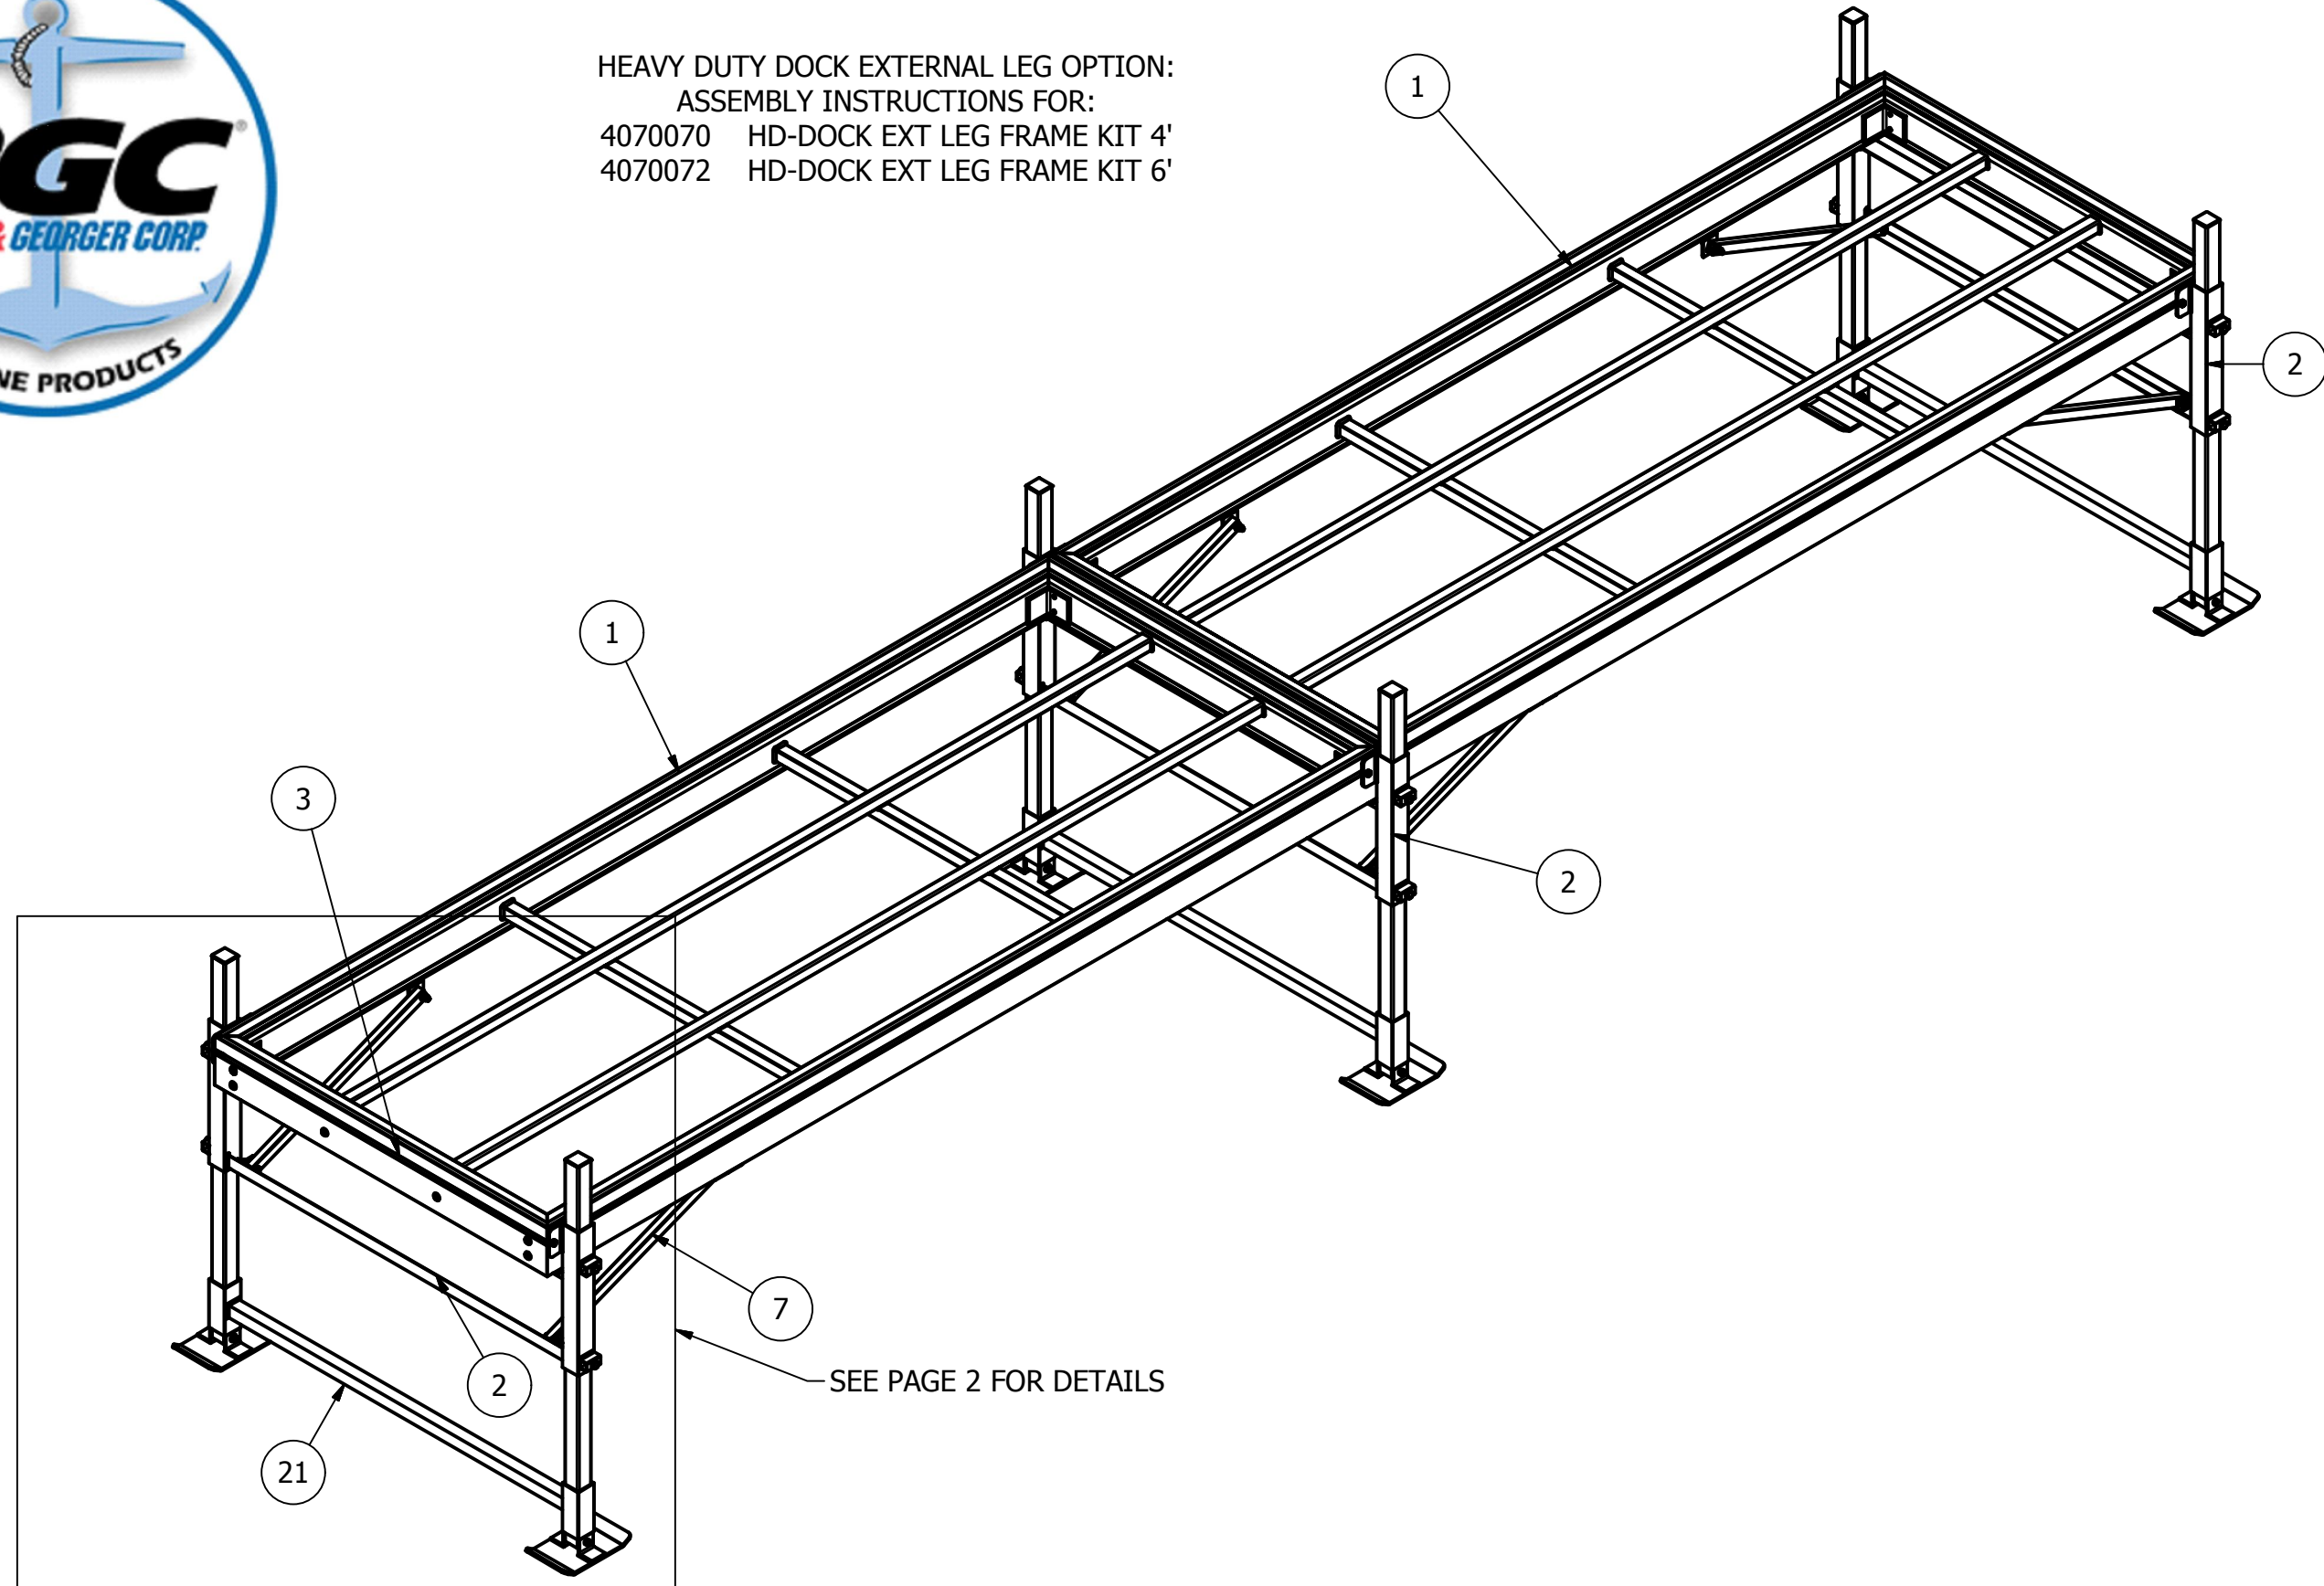

HEAVY DUTY DOCK EXTERNAL LEG OPTION:
ASSEMBLY INSTRUCTIONS FOR:
4070070 HD-DOCK EXT LEG FRAME KIT 4'
4070072 HD-DOCK EXT LEG FRAME KIT 6'

ITEM	PART NUMBER	DESCRIPTION	QTY	UM
1	AS ORDERED	HD-DOCK FRAME 6FT WIDE	NA	NA
2	4070476	HD-DOCK EXT LEG FRAME WLDMT 4FT	1	EA
2	4070491	HD-DOCK EXT LEG FRAME WLDMT 6FT	1	EA
5	5896406	WASHER FLAT SAE 3/8" SS	6	EA
7	4010848	T-DOCK LEG DIAGONAL BRACE 26-3/4"	2	EA
8	3608053	VL MOTOR STOP MTG ANG WOOD	2	EA
9	5896247	HHCS 3/8-16 X 1 SS	10	EA
10	5840701	NUT DROP IN T 3/8-16 ALUM	10	EA
12	5896251	HHCS 3/8-16 X 2 SS	4	EA
14	5806243	WASHER SPLIT LOCK 3/8 SS	6	EA
15	5896282	HHCS 1/2-13 X 1-1/2 SS	4	EA
16	5840105	NUT SQ 1/2-13 ALUM	4	EA
20	5840104	NUT HEX 3/8-16 ALUM	6	EA
21	4070479	HD-DOCK EXT LEG LOWER SUPT BRACE 4FT	1	EA
21	4070488	HD-DOCK EXT LEG LOWER SUPT BRACE 6FT	1	EA
22	4002208	DOCK FOOT PLATE 6X9-3/4 (1-7/8)	2	Each
23	5896255	HHCS 3/8-16 X 3 SS	2	Each
24	6436422	2" SQUARE PLASTIC CAP	2	Each